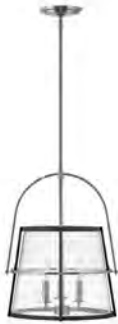

INTERIOR FINISHES

LIGHTING

ENTRY PENDANT

HINKLEY TOURNON 3 LIGHT PENDANT
BRUSHED NICKEL